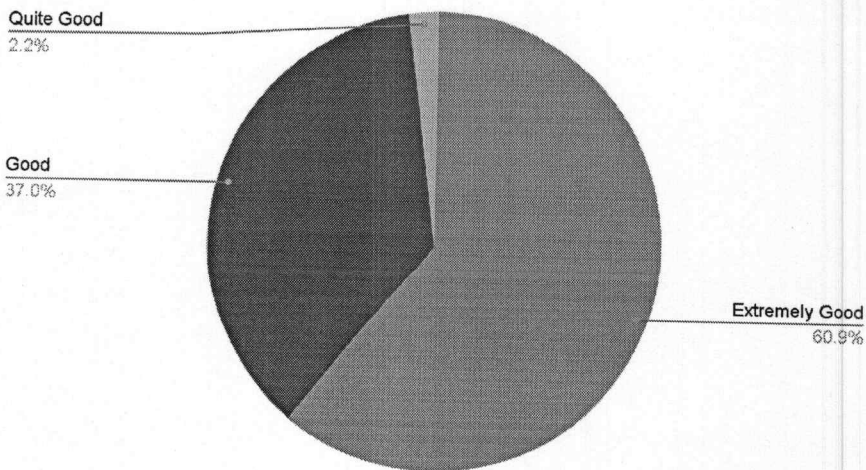

Department of Computer Engineering

(Affiliated to University of Mumbai)

- Learn about effective project management strategies employed for large-scale initiatives, demonstrating meticulous planning and execution.
- Gain insights into the corporate ethos of Jio and Reliance, focusing on their commitment to innovation, sustainability, and ethical business practices.
- Interact with professionals to understand diverse career opportunities within Jio and Reliance, from technical roles to management positions, fostering a deeper understanding of industry demands and pathways.

FEEDBACK:

Our visit to Jio-Reliance Corporate Park in Navi Mumbai was exceptionally enlightening and enriching. We had the opportunity to explore firsthand the cutting-edge facilities and infrastructure that drive one of India's leading corporate entities. The tour provided us with a comprehensive understanding of the advanced technologies and systems utilized across various sectors within the park.

Engaging with the park's personnel was a highlight of our visit. We interacted with dedicated professionals who shared valuable insights into their roles, responsibilities, and the innovative solutions they implement daily. Their expertise and willingness to answer our questions in detail greatly enhanced our learning experience.

Overall, our visit was not only educational but also inspiring.

Feedback